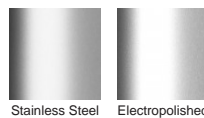

Code 100ARi20

Range 100

Grate Style AR

Category Modular Kits

Channel Material Stainless Steel

Steel Grade 316

(Grate/Channel Lengths Provided) 900mm/1500mm,
1000mm/1500mm, 1200mm/1800mm, 1500mm/2400mm,
1800mm/3000mm, 2000mm/3000mm

STORMTECH COLOUR FINISHES

Electroplate finishes subject to natural variation with time and local environment. Factors such as pools/surf beaches may require electropolishing. Contact us for suitability.