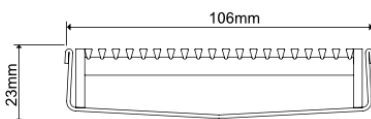

Stormtech Modular Kits are supplied with grate and oversized channel to be cut down on site. One piece channel comes with pre punched spigot with outlet extender (kits up to 2000mm long). Oversized channel enables choice of outlet positions: centre, end or wherever preferred. Kits over 2000mm long and kits requiring multiple outlets are supplied with outlet on joiner plate. All kits are supplied with 2x clip-on end caps.

Code 100ARi20

Range 100

Grate Style AR

Category Modular Kits

Channel Material Stainless Steel

Steel Grade 316

(Grate/Channel Lengths Provided) 900mm/1500mm,
1000mm/1500mm, 1200mm/1800mm, 1500mm/2400mm,
1800mm/3000mm, 2000mm/3000mm

SPECIFICATIONS + DIMENSIONS

Channel Width	106mm
Channel Depth	23mm
Length(s)	900mm 1000mm 1200mm 1500mm 1800mm 1900mm 2000mm
Outlet Size	DN50, DN80, DN100

Grates longer than 1500mm supplied in sections. Tile Inserts longer than 1200mm supplied in sections. Channels over 3000mm supplied in sections with joiner. +/-2mm tolerance on dimensions.