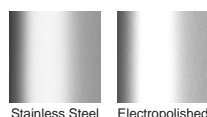

STORMTECH COLOUR FINISHES

Electroplate finishes subject to natural variation with time and local environment. Factors such as pools/surf beaches may require electropolishing. Contact us for suitability.

PRODUCT APPLICATIONS

Bathroom Drainage	Hospitality Drainage
Aged / Health Care Drainage	Paved Area Drainage
Balcony Drainage	Shower Drainage
Commercial Drainage	Multi-Residential Drainage
Courtyard / Patio Drainage	Special Needs Drainage
Pool and Spa Area Drainage	Threshold Drainage