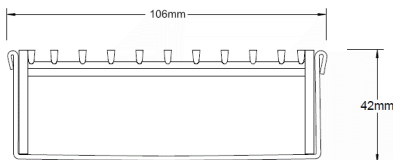

Grates longer than 1500mm supplied in sections. Tile Inserts longer than 1200mm supplied in sections. Channels over 3000mm supplied in sections with joiner. +/-2mm tolerance on dimensions.

PRODUCT APPLICATIONS

Bathroom Drainage	Hospitality Drainage
Aged / Health Care Drainage	Paved Area Drainage
Balcony Drainage	Shower Drainage
Commercial Drainage	Multi-Residential Drainage
Courtyard / Patio Drainage	Special Needs Drainage
Pool and Spa Area Drainage	Threshold Drainage

Copyright © Stormtech Pty Ltd. Patent 733361. Drawings not to scale, please use dimensions shown. Downloaded 12/04/2026 (please check for updates)

Visit stormtech.com.au
for tools + inspiration.

Phone **1300 653 403**

Email info@stormtech.com.au