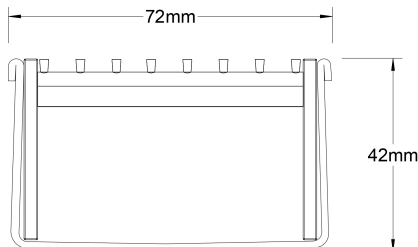

Stormtech Modular Kits are supplied with grate and oversized channel to be cut down on site. One piece channel comes with pre punched spigot with outlet extender (kits up to 2000mm long). Oversized channel enables choice of outlet positions: centre, end or wherever preferred. Kits over 2000mm long and kits requiring multiple outlets are supplied with outlet on joiner plate.

Refer to AS3500 for outlet pipe sizes specific to your installation. (Grate/Channel Lengths Provided) 900mm/1500mm, 1000mm/1500mm, 1200mm/1800mm, 1500mm/2400mm, 1800mm/3000mm, 2000mm/3000mm

**Code** 65TRi40

**Range** 65

**Grate Style** TR

**Category** Modular Kits

**Channel Material** Stainless Steel

**Steel Grade** 316

Grates longer than 1500mm supplied in sections. Tile Inserts longer than 1200mm supplied in sections. Channels over 3000mm supplied in sections with joiner. +/-2mm tolerance on dimensions.

### SPECIFICATIONS + DIMENSIONS

<b>Channel Width</b>	72mm
<b>Channel Depth</b>	42mm
<b>Length(s)</b>	900mm 1000mm 1200mm 1500mm 1800mm 1900mm 2000mm
<b>Outlet Size</b>	DN50