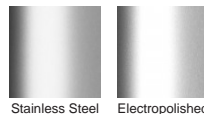

**Range** 65

**Grate Style** TR

**Category** Modular Kits

**Channel Material** Stainless Steel

**Steel Grade** 316

Grates longer than 1500mm supplied in sections. Tile Inserts longer than 1200mm supplied in sections. Channels over 3000mm supplied in sections with joiner. +/-2mm tolerance on dimensions.

### STORMTECH COLOUR FINISHES

Electroplate finishes subject to natural variation with time and local environment. Factors such as pools/surf beaches may require electropolishing. Contact us for suitability.