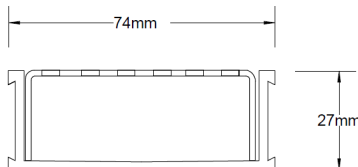

Grates longer than 1500mm supplied in sections. Tile Inserts longer than 1200mm supplied in sections. Channels over 3000mm supplied in sections with joiner. +/-2mm tolerance on dimensions.