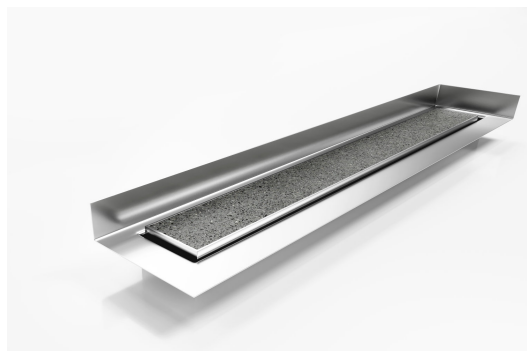

## Linear Drain with Tile Flange

The premium Tile Insert Drain, 100Ti featuring a custom channel with tile flange.

The F Series features a custom made flange for floor and walls combined with a choice of grate or tile insert from Stormtech's superb designer range.

Stormtech's range of architectural grates and drains with tile flanges are designed to solve the complexities of today's building requirements

Custom made to suit your range requirements; including custom built flange ledge to suit your tile depth, outlet size and channel position.