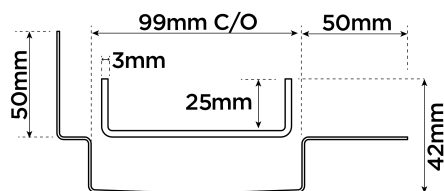

Grates longer than 1500mm supplied in sections. Tile Inserts longer than 1200mm supplied in sections. Channels over 3000mm supplied in sections with joiner. +/-2mm tolerance on dimensions.

PRODUCT APPLICATIONS

Bathroom Drainage	Shower Drainage
Aged / Health Care Drainage	Multi-Residential Drainage
Balcony Drainage	Special Needs Drainage
Commercial Drainage	Threshold Drainage
Hospitality Drainage	Suspended Slab Drainage
Paved Area Drainage	Wet Area Drainage

Copyright © Stormtech Pty Ltd. Patent 733361. Drawings not to scale, please use dimensions shown. Downloaded 13/04/2026 (please check for updates)

Visit stormtech.com.au
for tools + inspiration.

Phone **1300 653 403**

Email info@stormtech.com.au