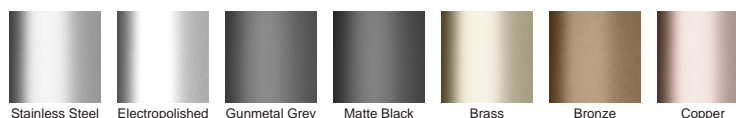

**Code** 100TiIMTLF

**Range** 100

**Grate Style** Ti

**Category** Made-to-Length

**Channel Material** Stainless Steel

**Steel Grade** 316

### STORMTECH COLOUR FINISHES

Electroplate finishes subject to natural variation with time and local environment. Factors such as pools/surf beaches may require electropolishing. Contact us for suitability.