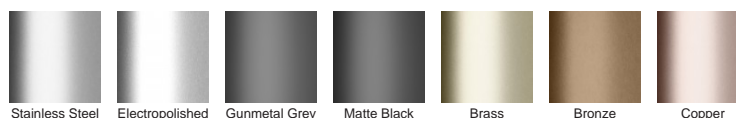

**Code** 100PSiMTLF

**Range** 100

**Grate Style** PS

**Category** Made-to-Length

**Channel Material** Stainless Steel

**Steel Grade** 316

### STORMTECH COLOUR FINISHES

Electroplate finishes subject to natural variation with time and local environment. Factors such as pools/surf beaches may require electropolishing. Contact us for suitability.