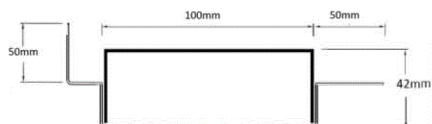

**Code** 100PSiMTLF

**Range** 100

**Grate Style** PS

**Category** Made-to-Length

**Channel Material** Stainless Steel

**Steel Grade** 316

### SPECIFICATIONS + DIMENSIONS

<b>Channel Width</b>	100mm
<b>Channel Depth</b>	42mm
<b>Length(s)</b>	As Required
<b>Outlet Size</b>	DN40, DN50, DN65, DN80, DN100

Grates longer than 1500mm supplied in sections. Tile Inserts longer than 1200mm supplied in sections. Channels over 3000mm supplied in sections with joiner. +/-2mm tolerance on dimensions.