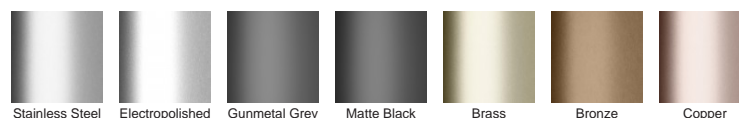

Electroplate finishes subject to natural variation with time and local environment. Factors such as pools/surf beaches may require electropolishing. Contact us for suitability.

PRODUCT APPLICATIONS

Bathroom Drainage	Hospitality Drainage
Aged / Health Care Drainage	Paved Area Drainage
Balcony Drainage	Shower Drainage
Commercial Drainage	Multi-Residential Drainage
Courtyard / Patio Drainage	Special Needs Drainage
Pool and Spa Area Drainage	Threshold Drainage

Copyright © Stormtech Pty Ltd. Patent 733361. Drawings not to scale, please use dimensions shown. Downloaded 13/06/2026 (please check for updates)

Visit stormtech.com.au
for tools + inspiration.

Phone **1300 653 403**

Email info@stormtech.com.au