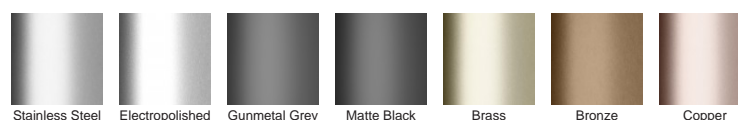

**Code** 100TRiMTLF

**Range** 100

**Grate Style** TR

**Category** Made-to-Length

**Channel Material** Stainless Steel

**Steel Grade** 316

### STORMTECH COLOUR FINISHES

Electroplate finishes subject to natural variation with time and local environment. Factors such as pools/surf beaches may require electropolishing. Contact us for suitability.