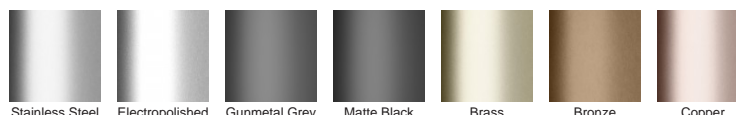

Refer to AS3500 for outlet pipe sizes specific to your installation.

Code 65ARiMTLF

Range 65

Grate Style AR

Category Made-to-Length

Channel Material Stainless Steel

Steel Grade 316

SPECIFICATIONS + DIMENSIONS

STORMTECH COLOUR FINISHES

Electroplate finishes subject to natural variation with time and local environment. Factors such as pools/surf beaches may require electropolishing. Contact us for suitability.