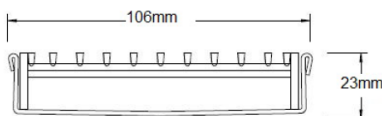

Stormtech Modular Kits are supplied with grate and oversized channel to be cut down on site. One piece channel comes with pre punched spigot with outlet extender (kits up to 2000mm long). Oversized channel enables choice of outlet positions: centre, end or wherever preferred. Kits over 2000mm long and kits requiring multiple outlets are supplied with outlet on joiner plate. All kits are supplied with 2x clip-on end caps.

Code 100TRi20

Range 100

Grate Style TR

Category Modular Kits

Channel Material Stainless Steel

Steel Grade 316

(Grate/Channel Lengths Provided) 900mm/1500mm,
1000mm/1500mm, 1200mm/1800mm, 1500mm/2400mm,
1800mm/3000mm, 2000mm/3000mm

SPECIFICATIONS + DIMENSIONS

Channel Width	106mm
Channel Depth	23mm
Length(s)	900mm 1000mm 1200mm 1500mm 1800mm 1900mm 2000mm
Outlet Size	DN80, DN100

Grates longer than 1500mm supplied in sections. Tile Inserts longer than 1200mm supplied in sections. Channels over 3000mm supplied in sections with joiner. +/-2mm tolerance on dimensions.