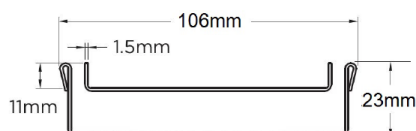

Stormtech Modular Kits are supplied with grate and oversized channel to be cut down on site. One piece channel comes with pre punched spigot with outlet extender (kits up to 2000mm long). Oversized channel enables choice of outlet positions: centre, end or wherever preferred. Kits over 2000mm long and kits requiring multiple outlets are supplied with outlet on joiner plate. All kits are supplied with 2x clip-on end caps.

**Code** 100Tii20

**Range** 100

**Grate Style** Ti

**Category** Modular Kits

**Channel Material** Stainless Steel

**Steel Grade** 316

**(Grate/Channel Lengths Provided)** 900mm/1500mm, 1000mm/1500mm, 1200mm/1800mm, 1500mm/2400mm, 1800mm/3000mm, 2000mm/3000mm

### SPECIFICATIONS + DIMENSIONS

|                      |  |
|----------------------|--|
| <b>Channel Width</b> | 106mm  |
| <b>Channel Depth</b> | 23mm   |
| <b>Length(s)</b>     | 1000mm 1200mm 1500mm 1800mm<br>1900mm 2000mm |
| <b>Outlet Size</b>   | DN80, DN100                                  |

Grates longer than 1500mm supplied in sections. Tile Inserts longer than 1200mm supplied in sections. Channels over 3000mm supplied in sections with joiner. +/-2mm tolerance on dimensions.