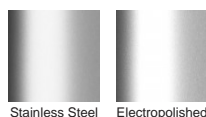

STORMTECH COLOUR FINISHES

Electroplate finishes subject to natural variation with time and local environment. Factors such as pools/surf beaches may require electropolishing. Contact us for suitability.

PRODUCT APPLICATIONS

- Bathroom Drainage
- Aged / Health Care Drainage
- Balcony Drainage
- Commercial Drainage
- Hospitality Drainage
- Shower Drainage
- Multi-Residential Drainage
- Special Needs Drainage
- Threshold Drainage
- Wet Area Drainage