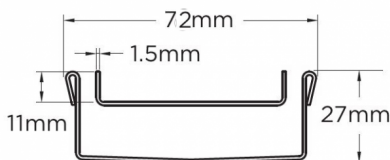

Stormtech Modular Kits are supplied with grate and oversized channel to be cut down on site. One piece channel comes with pre punched spigot with outlet extender (kits up to 2000mm long). Oversized channel enables choice of outlet positions: centre, end or wherever preferred. Kits over 2000mm long and kits requiring multiple outlets are supplied with outlet on joiner plate. All kits are supplied with 2x clip-on end caps.

(Grate/Channel Lengths Provided) 900mm/1500mm, 1000mm/1500mm, 1200mm/1800mm, 1500mm/2400mm, 1800mm/3000mm, 2000mm/3000mm

Code 65Tii25

Range 65

Grate Style Ti

Category Modular Kits

Channel Material Stainless Steel

Steel Grade 316

SPECIFICATIONS + DIMENSIONS

Channel Width	72mm
Channel Depth	27mm
Length(s)	900mm 1000mm 1200mm 1500mm 1800mm 2000mm
Outlet Size	DN50

Grates longer than 1500mm supplied in sections. Tile Inserts longer than 1200mm supplied in sections. Channels over 3000mm supplied in sections with joiner. +/-2mm tolerance on dimensions.