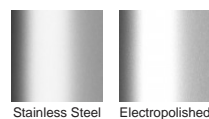

Steel Grade 316

SPECIFICATIONS + DIMENSIONS

Channel Width	72mm
Channel Depth	27mm
Length(s)	900mm 1000mm 1200mm 1500mm 1800mm 2000mm
Outlet Size	DN50

Grates longer than 1500mm supplied in sections. Tile Inserts longer than 1200mm supplied in sections. Channels over 3000mm supplied in sections with joiner. +/-2mm tolerance on dimensions.

STORMTECH COLOUR FINISHES

Electroplate finishes subject to natural variation with time and local environment. Factors such as pools/surf beaches may require electropolishing. Contact us for suitability.